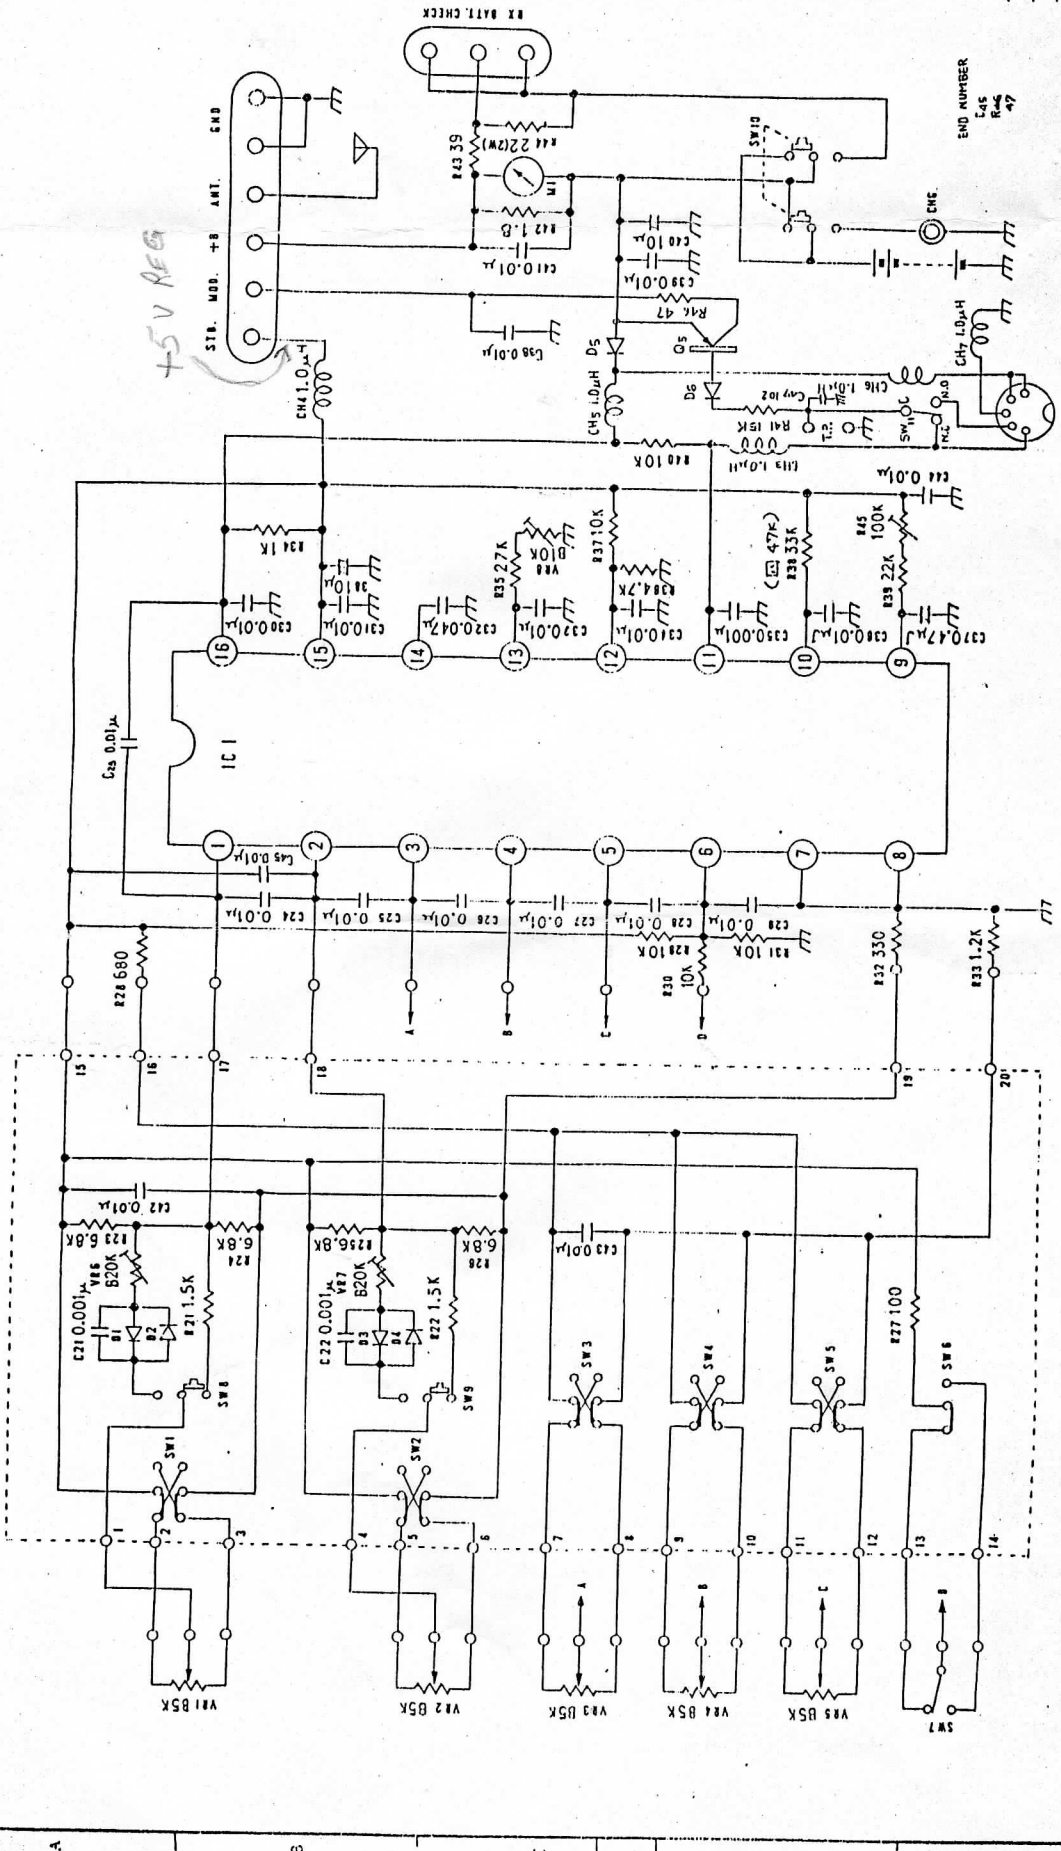

05D-360T

72 MHz TRANSMITTER (DC SECTION)

ATX 001 (SP-410T)

SANWA ELECTRIC CO. LTD.

6-12, KUMAZU-CHO, HONJO-HASHI-MITOHU-KU,
OSAKA, JAPAN
CABLE ADDRESS: "SANWA PARTS"
PHONE: OSAKA 719-1171
TELEX: 521-8911

IC1	NE 5044
OS	2SA 733 (0)
D4	1N 60
D4	1S 1555 52473

05D-359T

SANWA ELECTRIC CO., LTD.

6-12, KUMAZU CHO, HIGASHIYOSHII-KU,
OSAKA, JAPAN.
CABLE ADDRESS: "SANWA PARTS"
PHONE: OSAKA 79-1177
TELEX: 527-8947

72 MHZ TRANSMITTER (DC SECTION)

ATX 001 (SP-610T)

IC1	NE 5044
Q5	2SA 733 (θ)
D1~D4	1N-60
D5-D6	1C1557 1C2473

END NUMBER
E45
R46
R47

+5V REG

STB. MOD. +B ANT. GND

BATT. CHECK