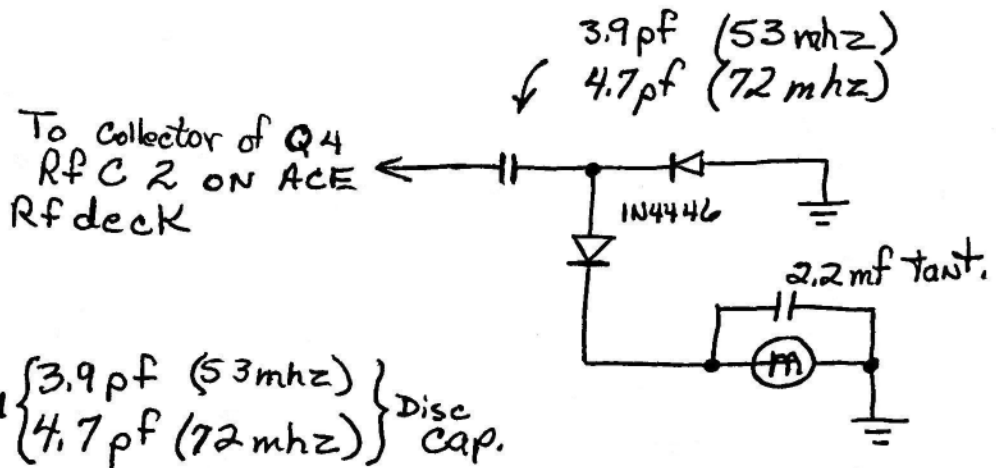

memo

From: Steve Gooseman
SERVICE DEPARTMENT

Date:

To:

Re: Rf meter for ACE Rf deck.

- 2 1N4446 silicone Diode
- 1 2.2 mf Tantalum Cap.

Meter Not available from ACE
4.7 pf → CD047
1N4446 → SS121
2.2 mf tant. → CT225